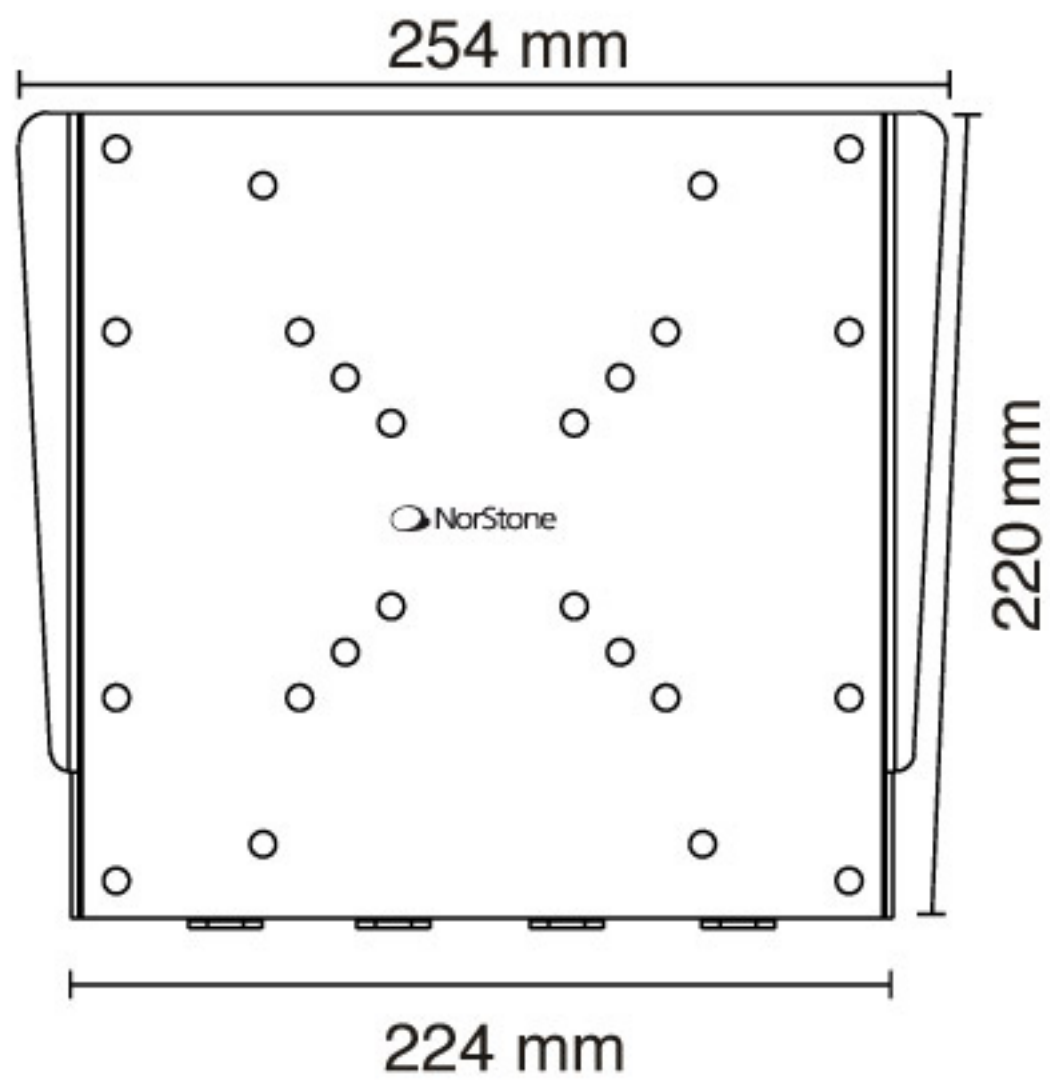

DIMENSIONS

TV mount

Wall mount