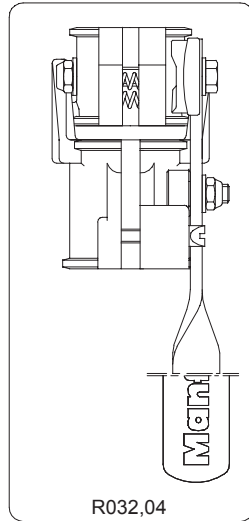

2012 - 01 - 31

* For rubber feet with inner hole dm.16,5mm

If your rubber feet have an inner hole dm.38mm, order complete kit cod. R032,10

* For rubber feet with inner hole dm.16,5mm

If your rubber feet have an inner hole dm.43mm, order complete kit cod. R032,09