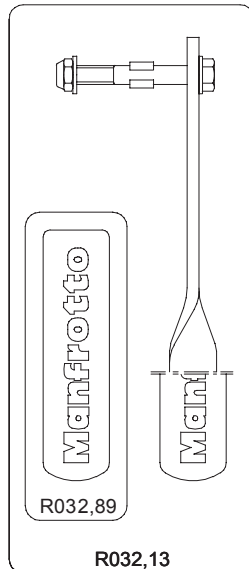

2012 - 01 - 31

* For rubber feet with inner hole dm.16,5mm

If your rubber feet have an inner hole dm.38mm, order complete kit cod. R032,10

* For rubber feet with inner hole dm.16,5mm

If your rubber feet have an inner hole dm.43mm, order complete kit cod. R032,09