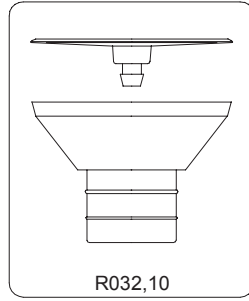

2012 - 01 - 31

* For rubber feet with inner hole dm.16,5mm

If your rubber feet have an inner hole dm.38mm, order complete kit cod. R032,10

* For rubber feet with inner hole dm.16,5mm

If your rubber feet have an inner hole dm.43mm, order complete kit cod. R032,09