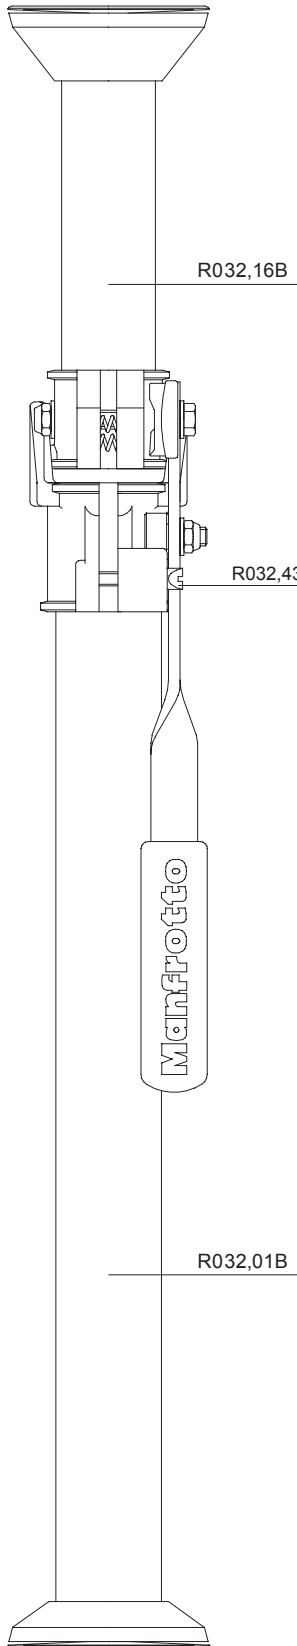

2012 - 01 - 31

* For rubber feet with inner hole dm.16,5mm

If your rubber feet have an inner hole dm.38mm, order complete kit cod. R032,10

* For rubber feet with inner hole dm.16,5mm

If your rubber feet have an inner hole dm.43mm, order complete kit cod. R032,09