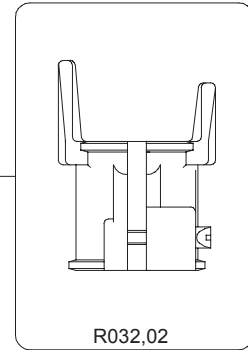

2012 - 01 - 31

* For rubber feet with inner hole dm.16,5mm

If your rubber feet have an inner hole dm.38mm, order complete kit cod. R032,10

* For rubber feet with inner hole dm.16,5mm

If your rubber feet have an inner hole dm.43mm, order complete kit cod. R032,09