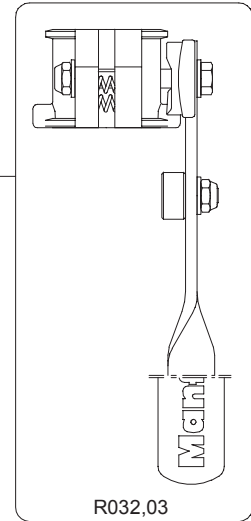

2012 - 01 - 31

* For rubber feet with inner hole dm.16,5mm

If your rubber feet have an inner hole dm.38mm, order complete kit cod. R032,10

* For rubber feet with inner hole dm.16,5mm

If your rubber feet have an inner hole dm.43mm, order complete kit cod. R032,09