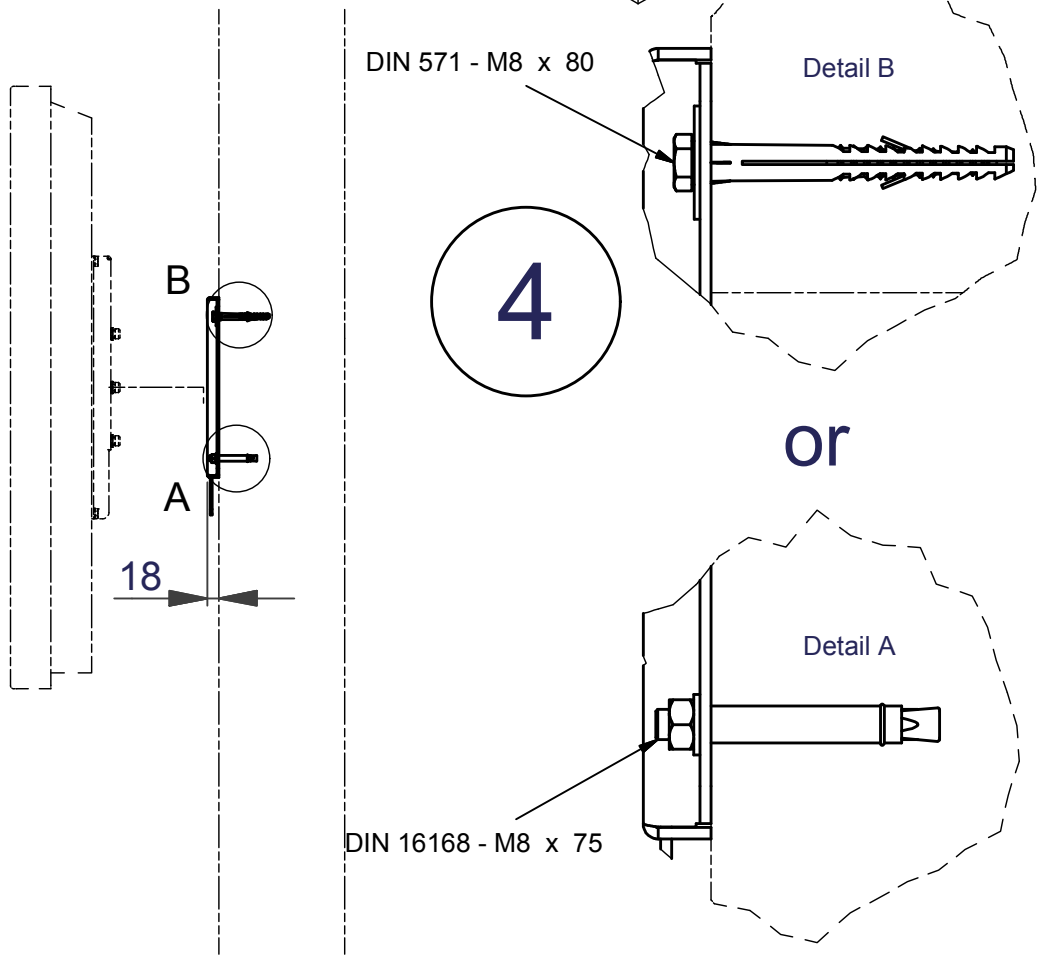

L&S5 Flat Panel Wall Mount

1

2

3

4

Wood	:	
Holz	:	
Bois	:	
Hout	:	
4X		DIN 571 - M8 x 80 4.6

Concrete:		
Beton	:	
Béton	:	
Beton	:	
4X		DIN 16168 - M8x75

NOTE: All dimensions are ±..., in mm and subject to change