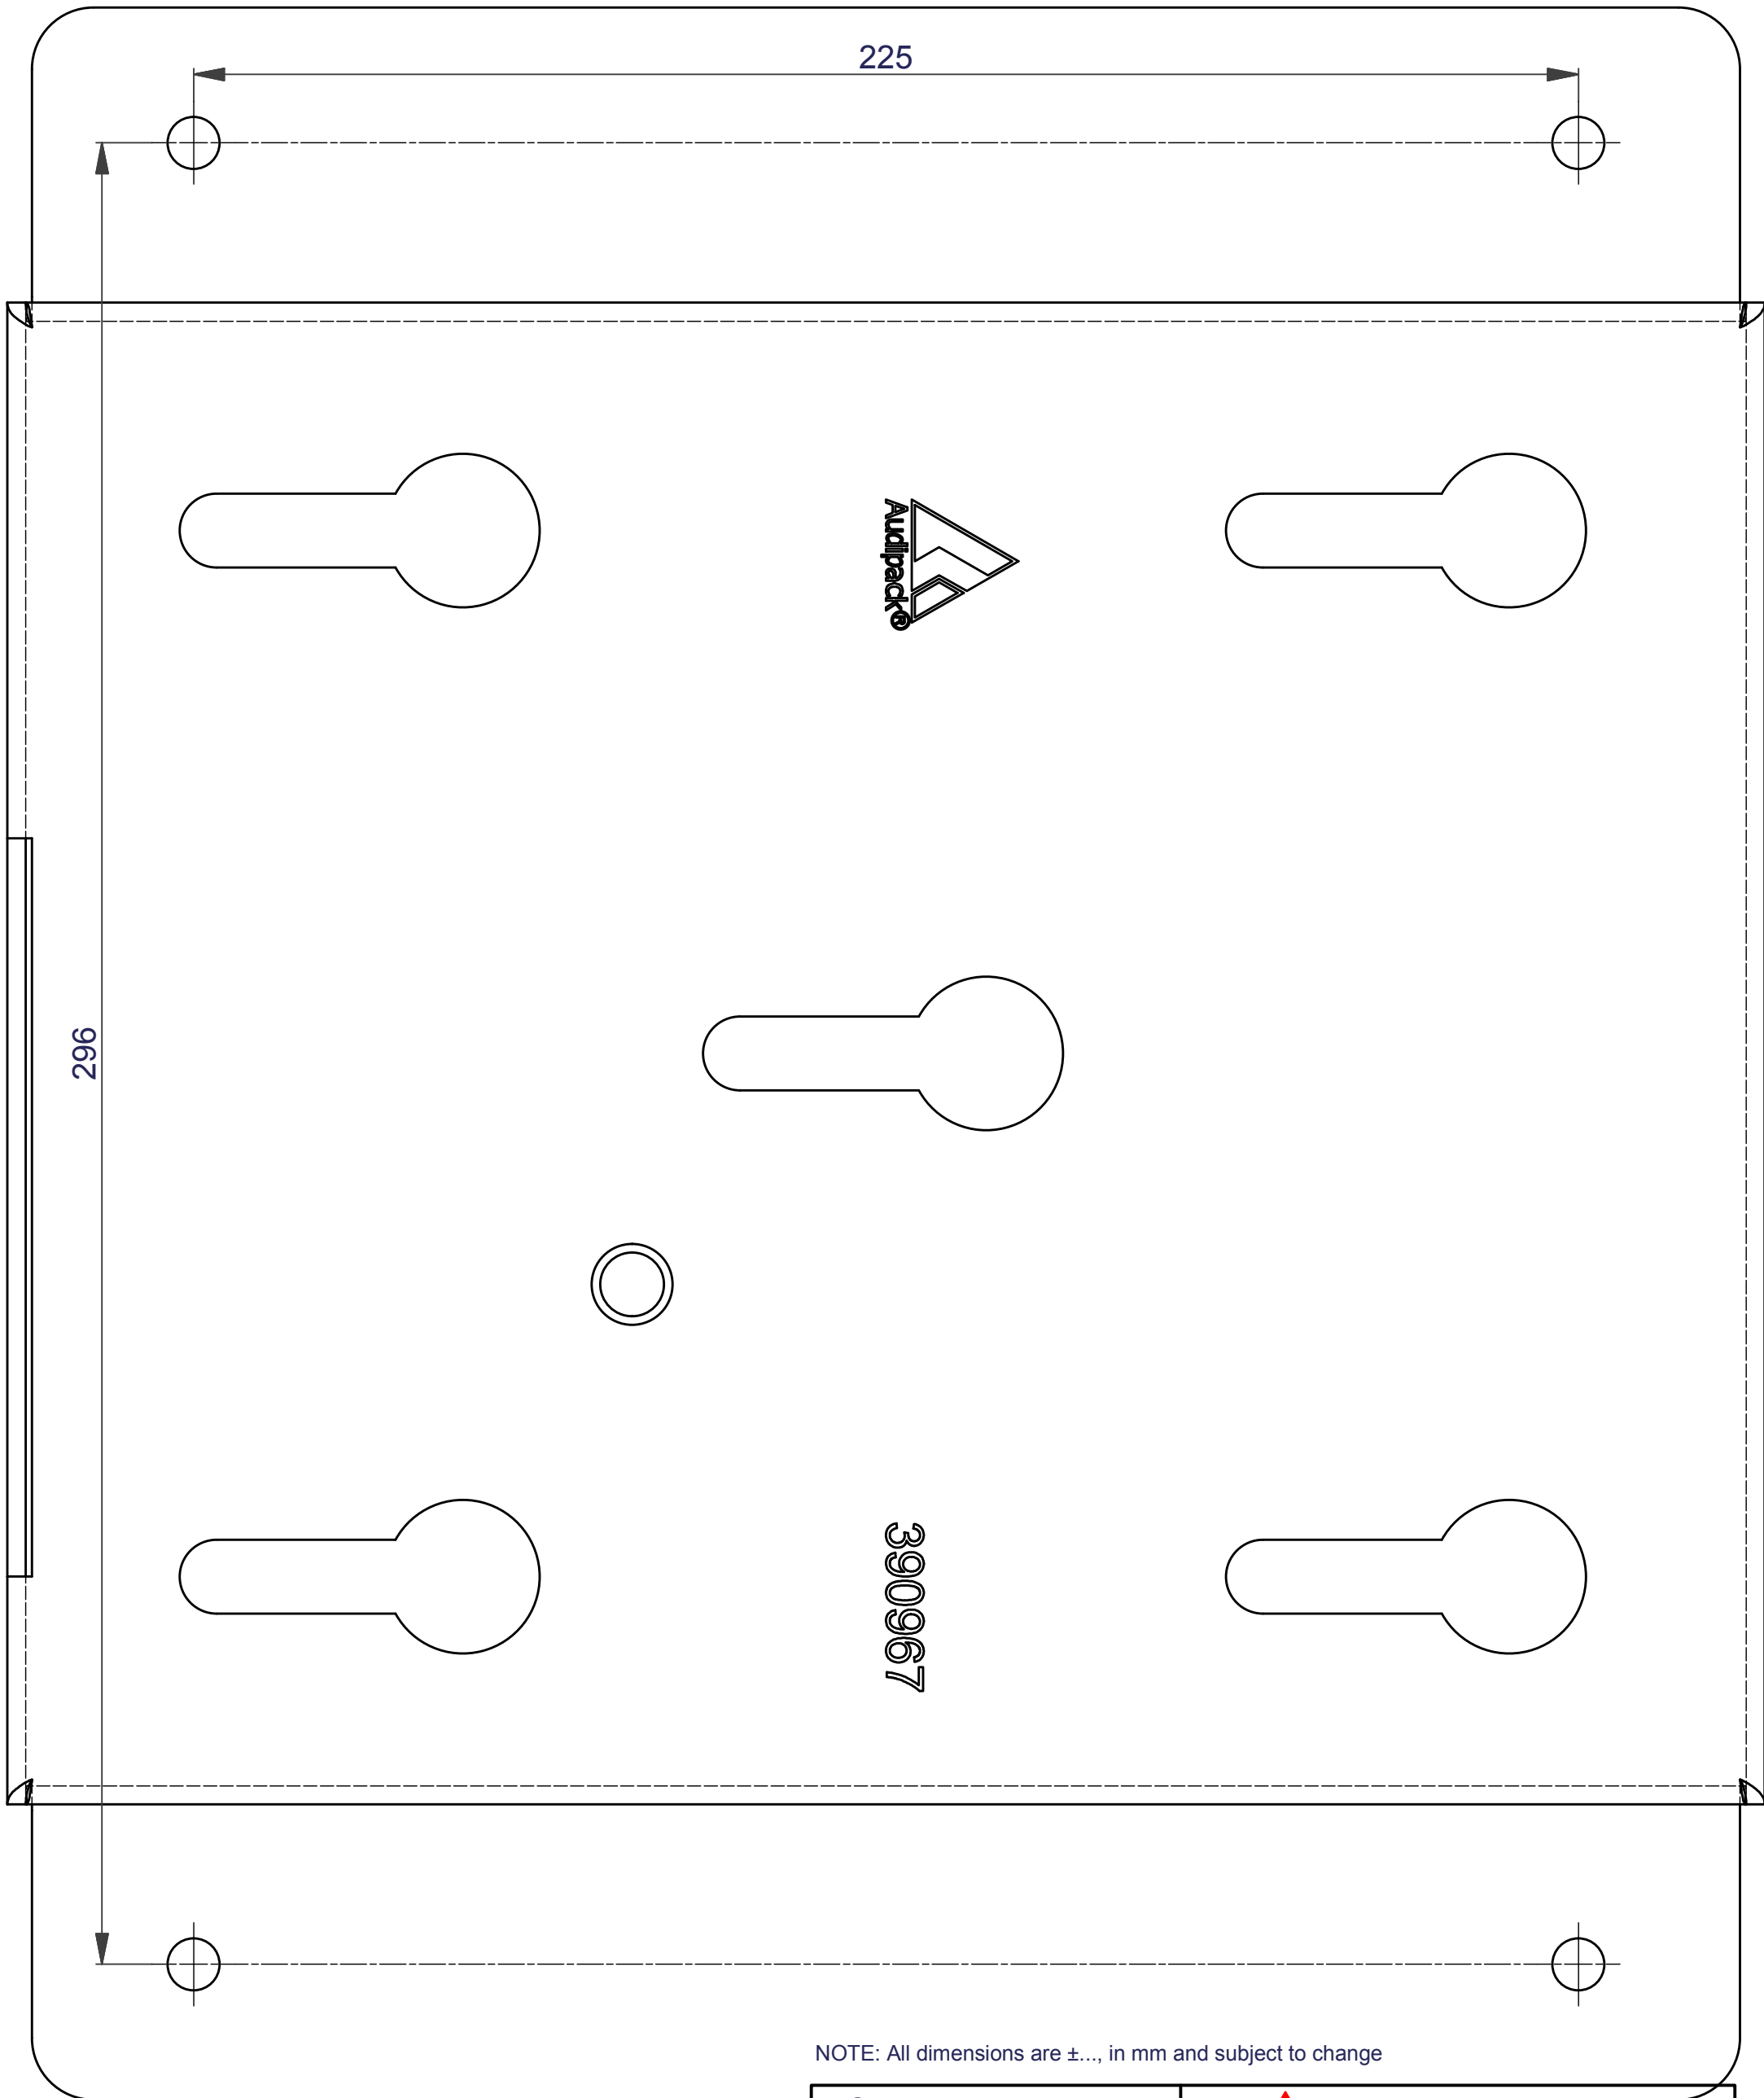

NOTE: All dimensions are ±..., in mm and subject to change

Dimensions are indications, not to be used for any preparations.
No rights can be derived from the above dimensions.

© COPYRIGHT AUDIPACK
This print and the information
shown thereon, is the property of
AUDIPACK.
It may not be delivered to others
nor reproduced for general
circulation without the written
consent of the AUDIPACK
engineering department.

AUDIPACK
Industriestraat 2-4
2751 GT Moerkapelle
the Netherlands
Tel: +31(0)795931671
Fax: +31(0)795933115
www.audipack.com

MOUNTING GUIDE

390967