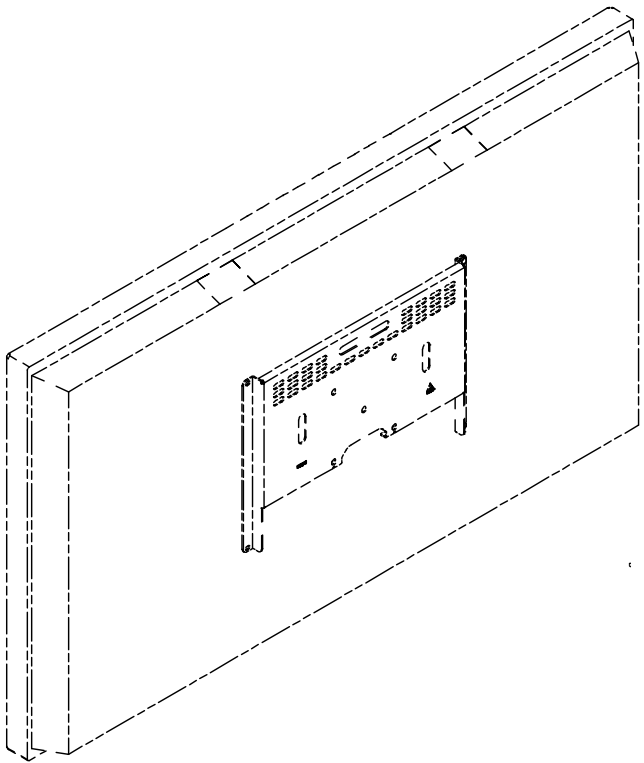

L&S5 Flat Panel Wall Mount

1

2

3

4

Wood	:	
Holz	:	
Bois	:	
Hout	:	
4X		DIN 571 - M8 x 80 4.6

Concrete:		
Beton	:	
Béton	:	
Beton	:	
4X		DIN 16168 - M8x75

NOTE: All dimensions are ±..., in mm and subject to change