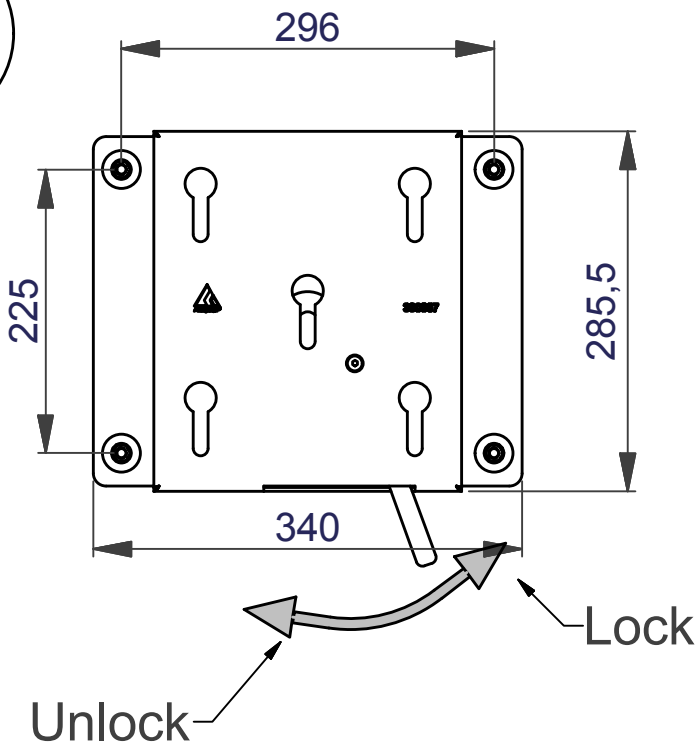

L&S5 Flat Panel Wall Mount

1

2

3

4

Wood	:	
Holz	:	
Bois	:	
Hout	:	
4X		DIN 571 - M8 x 80 4.6

Concrete:		
Beton	:	
Béton	:	
Beton	:	
4X		DIN 16168 - M8x75

NOTE: All dimensions are ±..., in mm and subject to change