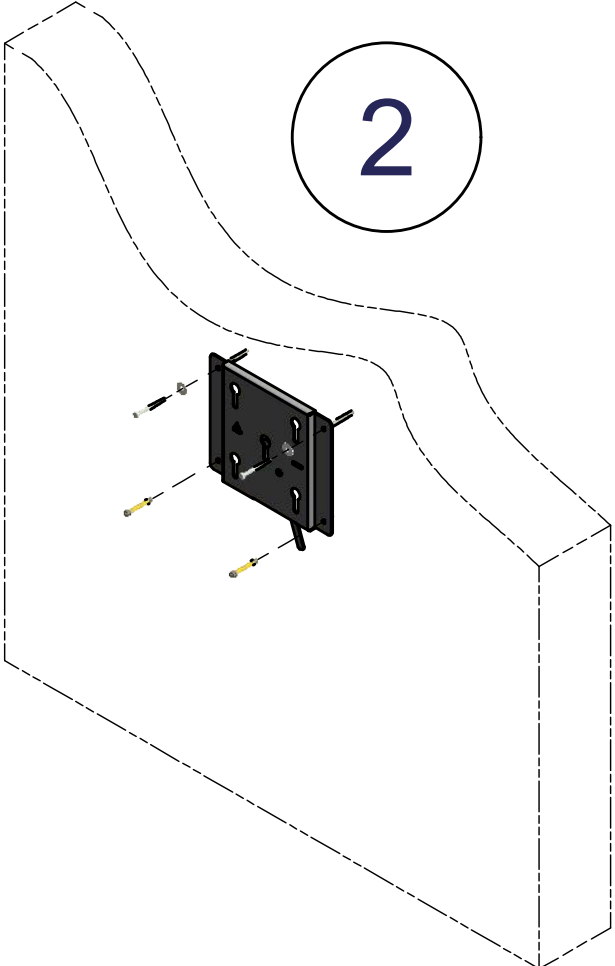

L&S5 Flat Panel Wall Mount

1

2

3

4

Wood	:	
Holz	:	
Bois	:	
Hout	:	
4X		DIN 571 - M8 x 80 4.6

Concrete:		
Beton	:	
Béton	:	
Beton	:	
4X		DIN 16168 - M8x75

NOTE: All dimensions are ±..., in mm and subject to change